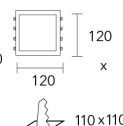

PLASMA

VIDA ÚTIL 50.000 Hrs.

EMPOTRABLE TECHO

APLIQUE PLAFÓN

INTERIOR

ADMITE EMERGENCIA

CRI >=80

DESCRIPCIÓN

TIPO DE LUMINARIA: Empotrable y plafón adosable

TIPO DE TECHO: Para durlock y armstrong, incluye clips de sujeción

SISTEMA ÓPTICO: Difusor de Policarbonato Opal

DISTRIBUCIÓN DE LUZ: Directa - Simétrica

MATERIALES: Marco de aluminio inyectado

TRATAMIENTO DE SUPERFICIE: Pintura polvo poliéster

FUENTE DE LED: Externa Incorporada

RECOMENDACION: Uso Residencial Domiciliario

INFORMACIÓN TÉCNICA

CÓDIGO	TIPO	POTENCIA	FLUJO	MEDIDAS	TEMP. COLOR LED	COLOR
PAL140	Plafón	6 w	360 lm	Ø 120 mm	3000k / 4000k	NM
PAL150	Plafón	12 w	960 lm	Ø 170 mm	3000k / 4000k	NM
PAL151	Plafón	18 w	1440 lm	Ø 225 mm	3000k / 4000k	BL-NM
PAL149	Plafón	24 w	1920 lm	Ø 300 mm	3000k / 4000k	BL-NM
PAL141	Plafón	6 w	360 lm	120x120 mm	3000k / 4000k	BL-NM-NG
PAL153	Plafón	12 w	960 lm	170x170 mm	3000k / 4000k	BL-NM
PAL154	Plafón	18 w	1440 lm	225x225 mm	3000k-4000k-6000k	BL-NM
PAL156	Plafón	24 w	1920 lm	300x300 mm	3000k / 4000k	BL-NM
ETL611	Empotrable	6 w	360 lm	Ø 120 mm	3000k / 4000k	NM
PAL250	Empotrable	12 w	960 lm	Ø 170 mm	3000k / 4000k	NM
PAL251	Empotrable	18 w	1440 lm	Ø 225 mm	3000k / 4000k	NM
PAL252	Empotrable	24 w	1920 lm	Ø 300 mm	3000k / 4000k	NM
ETL651	Empotrable	6 w	360 lm	120x120 mm	3000k / 4000k	NM
PAL253	Empotrable	12 w	960 lm	170x170 mm	3000k / 4000k	NM
PAL254	Empotrable	18 w	1440 lm	225x225 mm	3000k / 4000k	NM
PAL255	Empotrable	24 w	1920 lm	300x300 mm	3000k / 4000k	NM

COLORES

LED INSIDE

LED

DIMENSIONES

ETL651