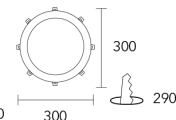

PAL149 / PAL252