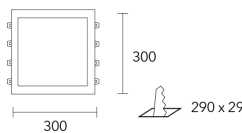

COLORES

LED INSIDE

LED

DIMENSIONES

PAL156 / PAL255

PAL154 / PAL254

PAL153 / PAL253

PAL141