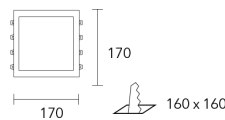

COLORES

LED INSIDE

LED

DIMENSIONES

PAL156 / PAL255

PAL154 / PAL254

PAL153 / PAL253

PAL141