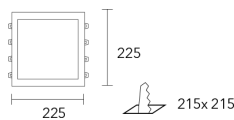

COLORES

LED INSIDE

LED

DIMENSIONES

PAL156 / PAL255

PAL154 / PAL254

PAL153 / PAL253

PAL141